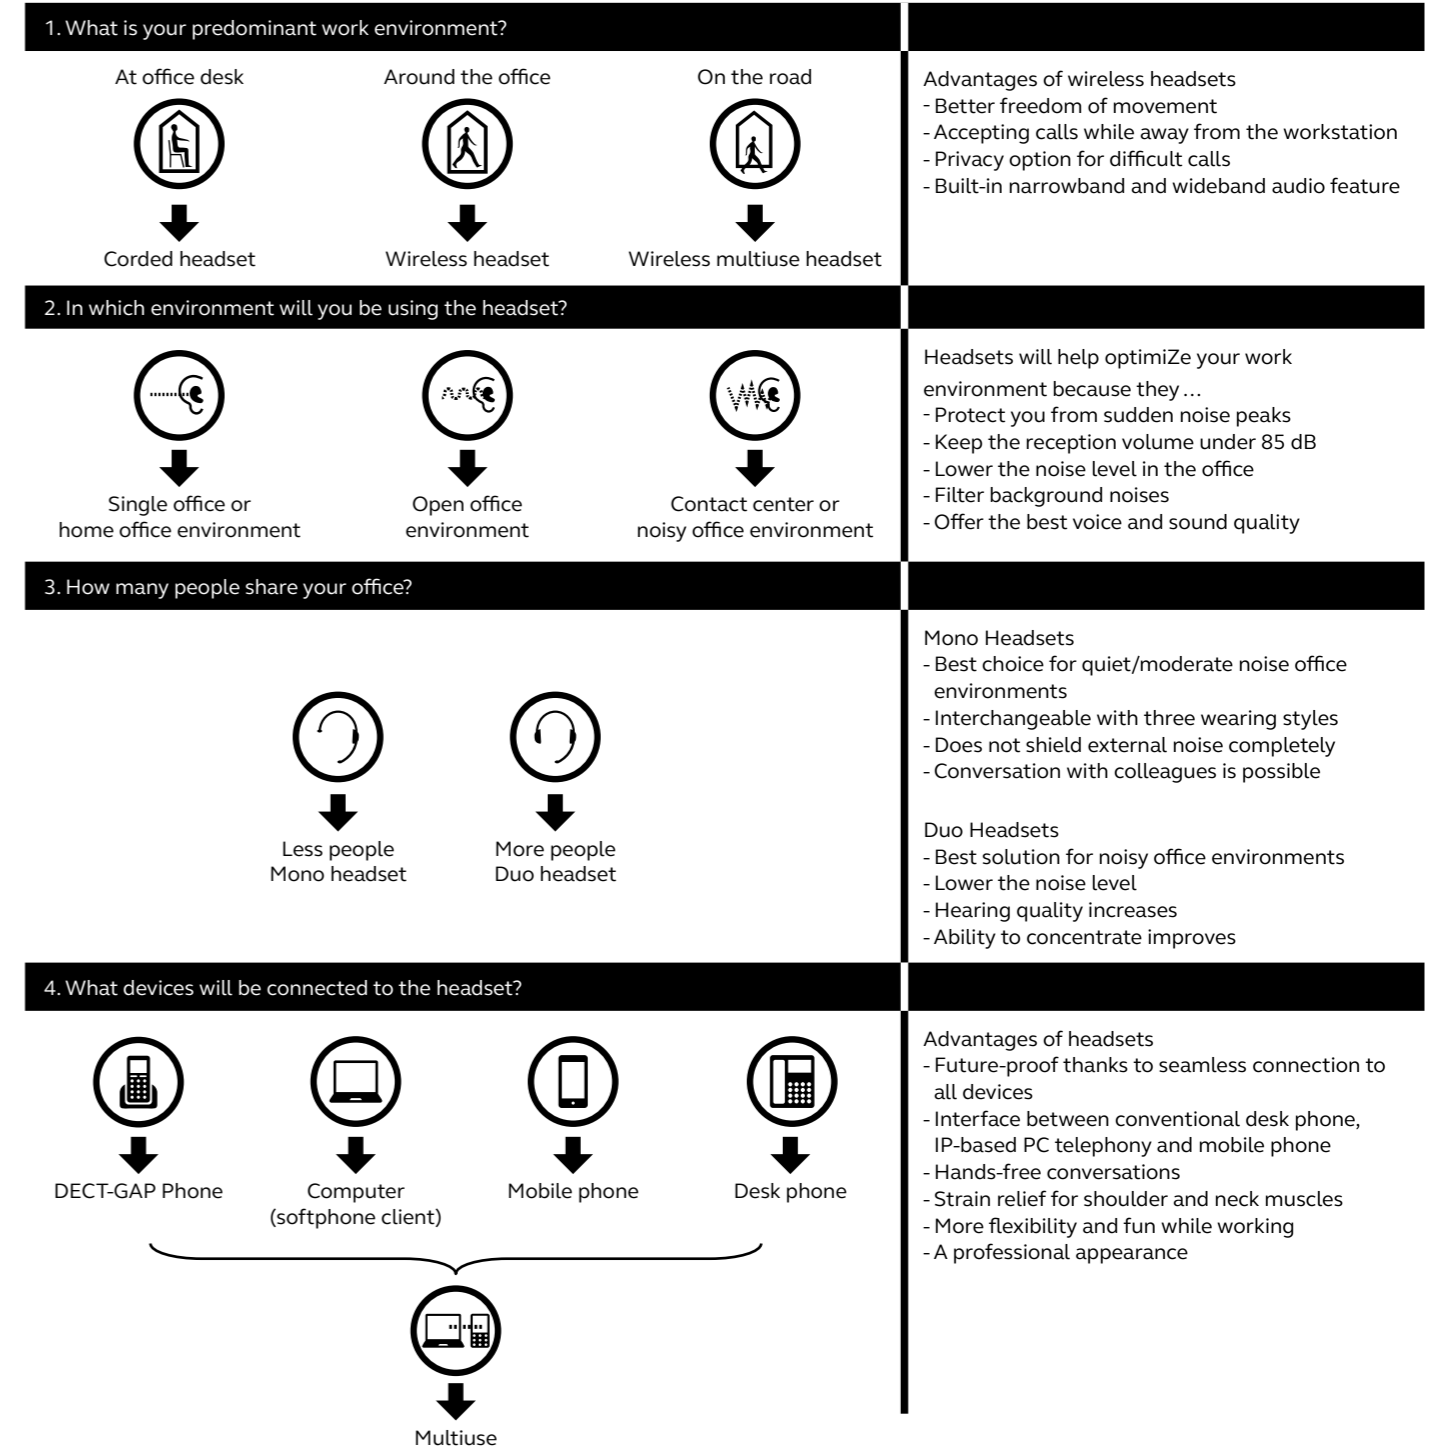

Image shows the Jabra Evolve™ 80.

Image shows the Jabra Motion™ Office with base station and touch screen.

Image shows the Jabra Pro™ 9470 with dual microphone Noise Blackout technology.

Customized

Four simple steps to the best headset selection for your customers